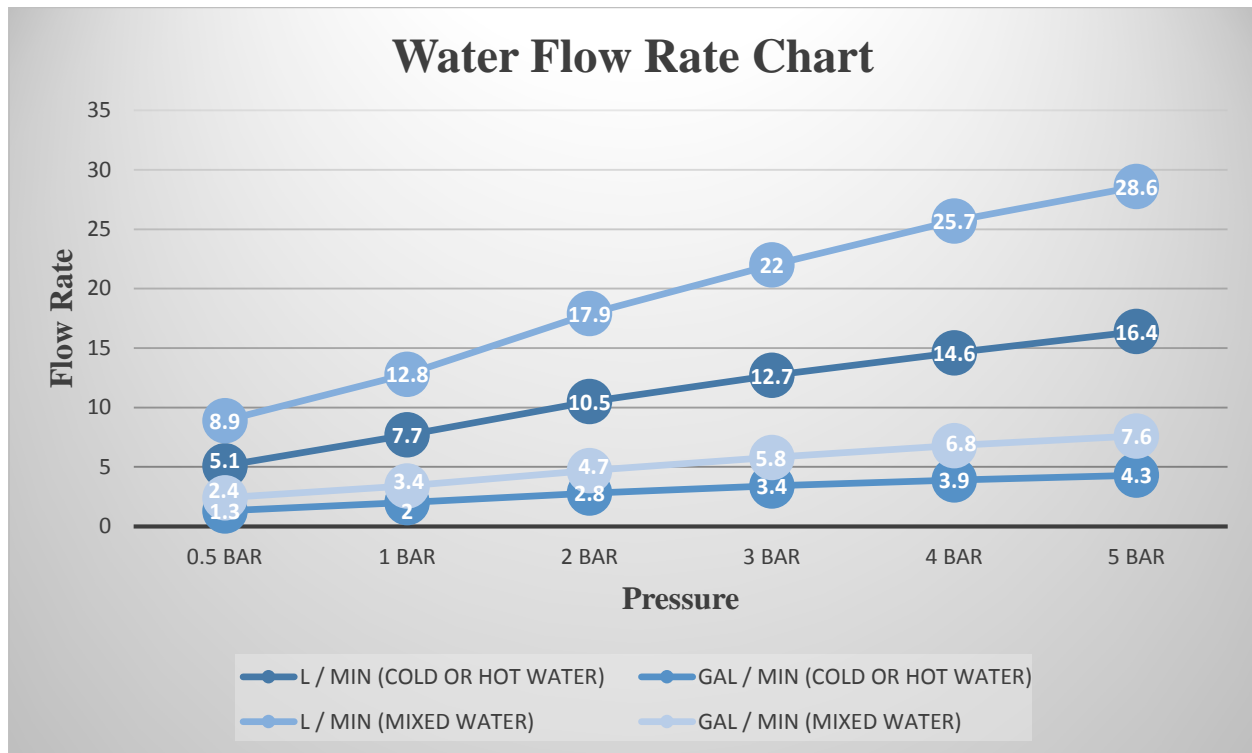

Bollicine-220 / 228 Sink Faucets

PRESSURE (BAR)	COLD OR HOT WATER		MIXED WATER	
	FLOW RATE (L / MIN)	FLOW RATE (GAL / MIN)	FLOW RATE (L / MIN)	FLOW RATE (GAL / MIN)
0.5	5.1	1.3	8.9	2.4
1	7.7	2	12.8	3.4
2	10.5	2.8	17.9	4.7
3	12.7	3.4	22	5.8
4	14.6	3.9	25.7	6.8
5	16.4	4.3	28.6	7.6